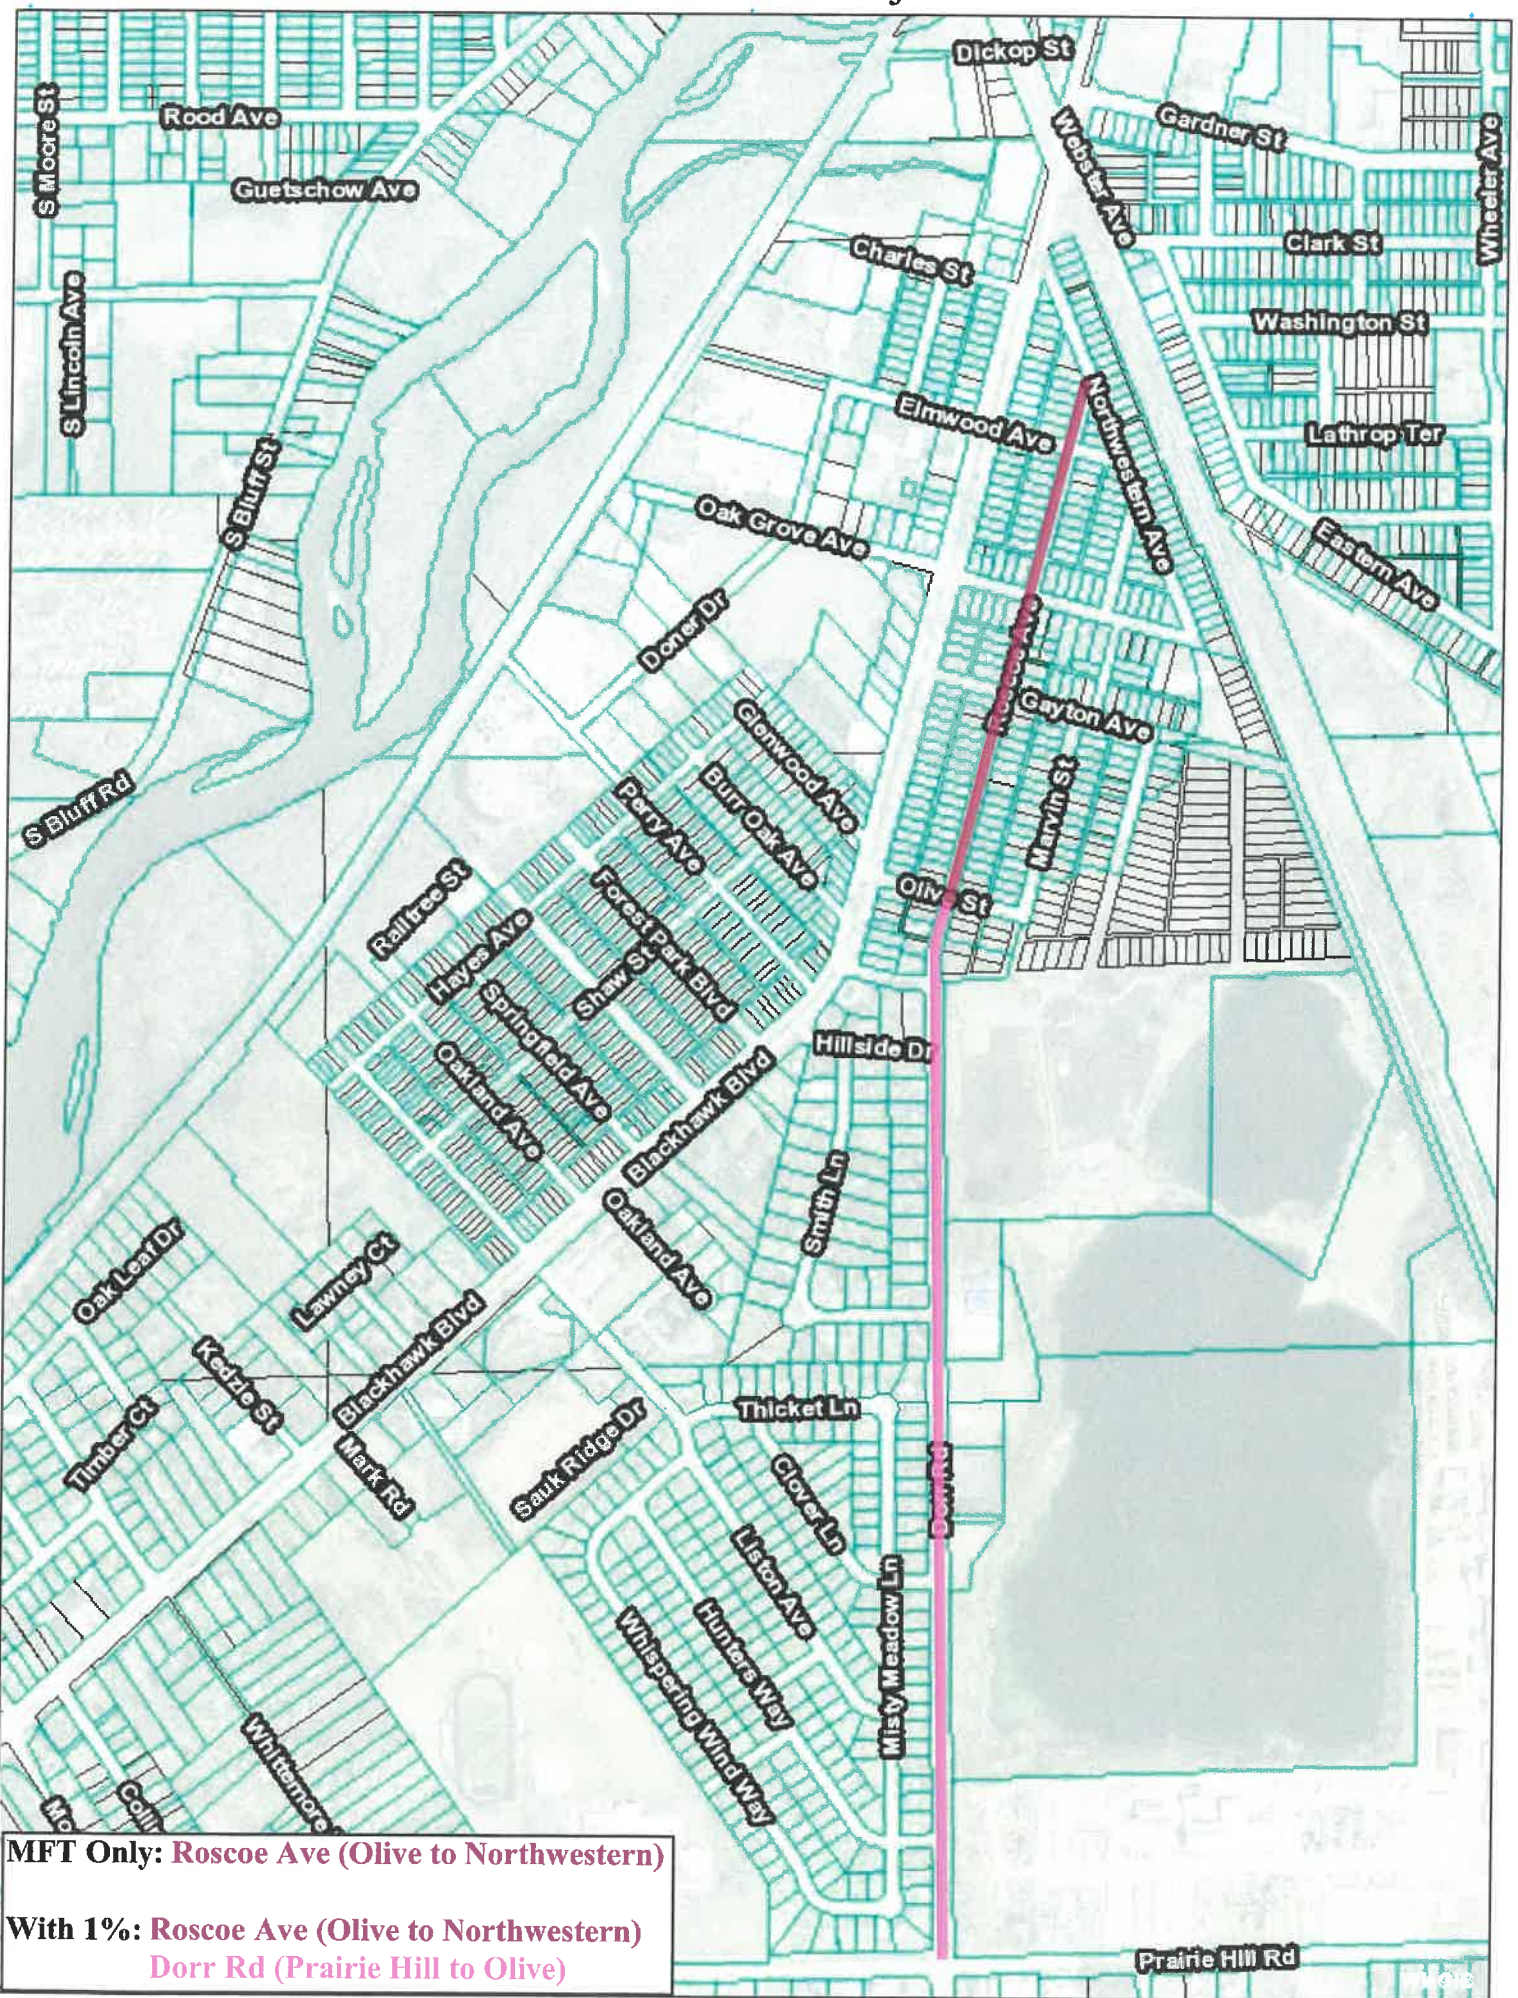

Koscoe Road Project

Eastern Avenue Project

MFT Only: Eastern Ave (Washington to Hemenway)

With 1%: Eastern Ave (Washington to Hemenway)
Eastern Ave (Hemenway to Montgomery)
Montgomery St (Eastern to Park)

S. Park Avenue Project

MFT Only: S. Park Ave (Lathrop to Caswell)

With 1%: S. Park Ave (Lathrop to Caswell)
Salmon Ave (Hemenway to end)
Allen Ave (Hemenway to Caswell)
Caswell St (Allen to S. Park)

Misty Meadows Project

Timber Grove Project