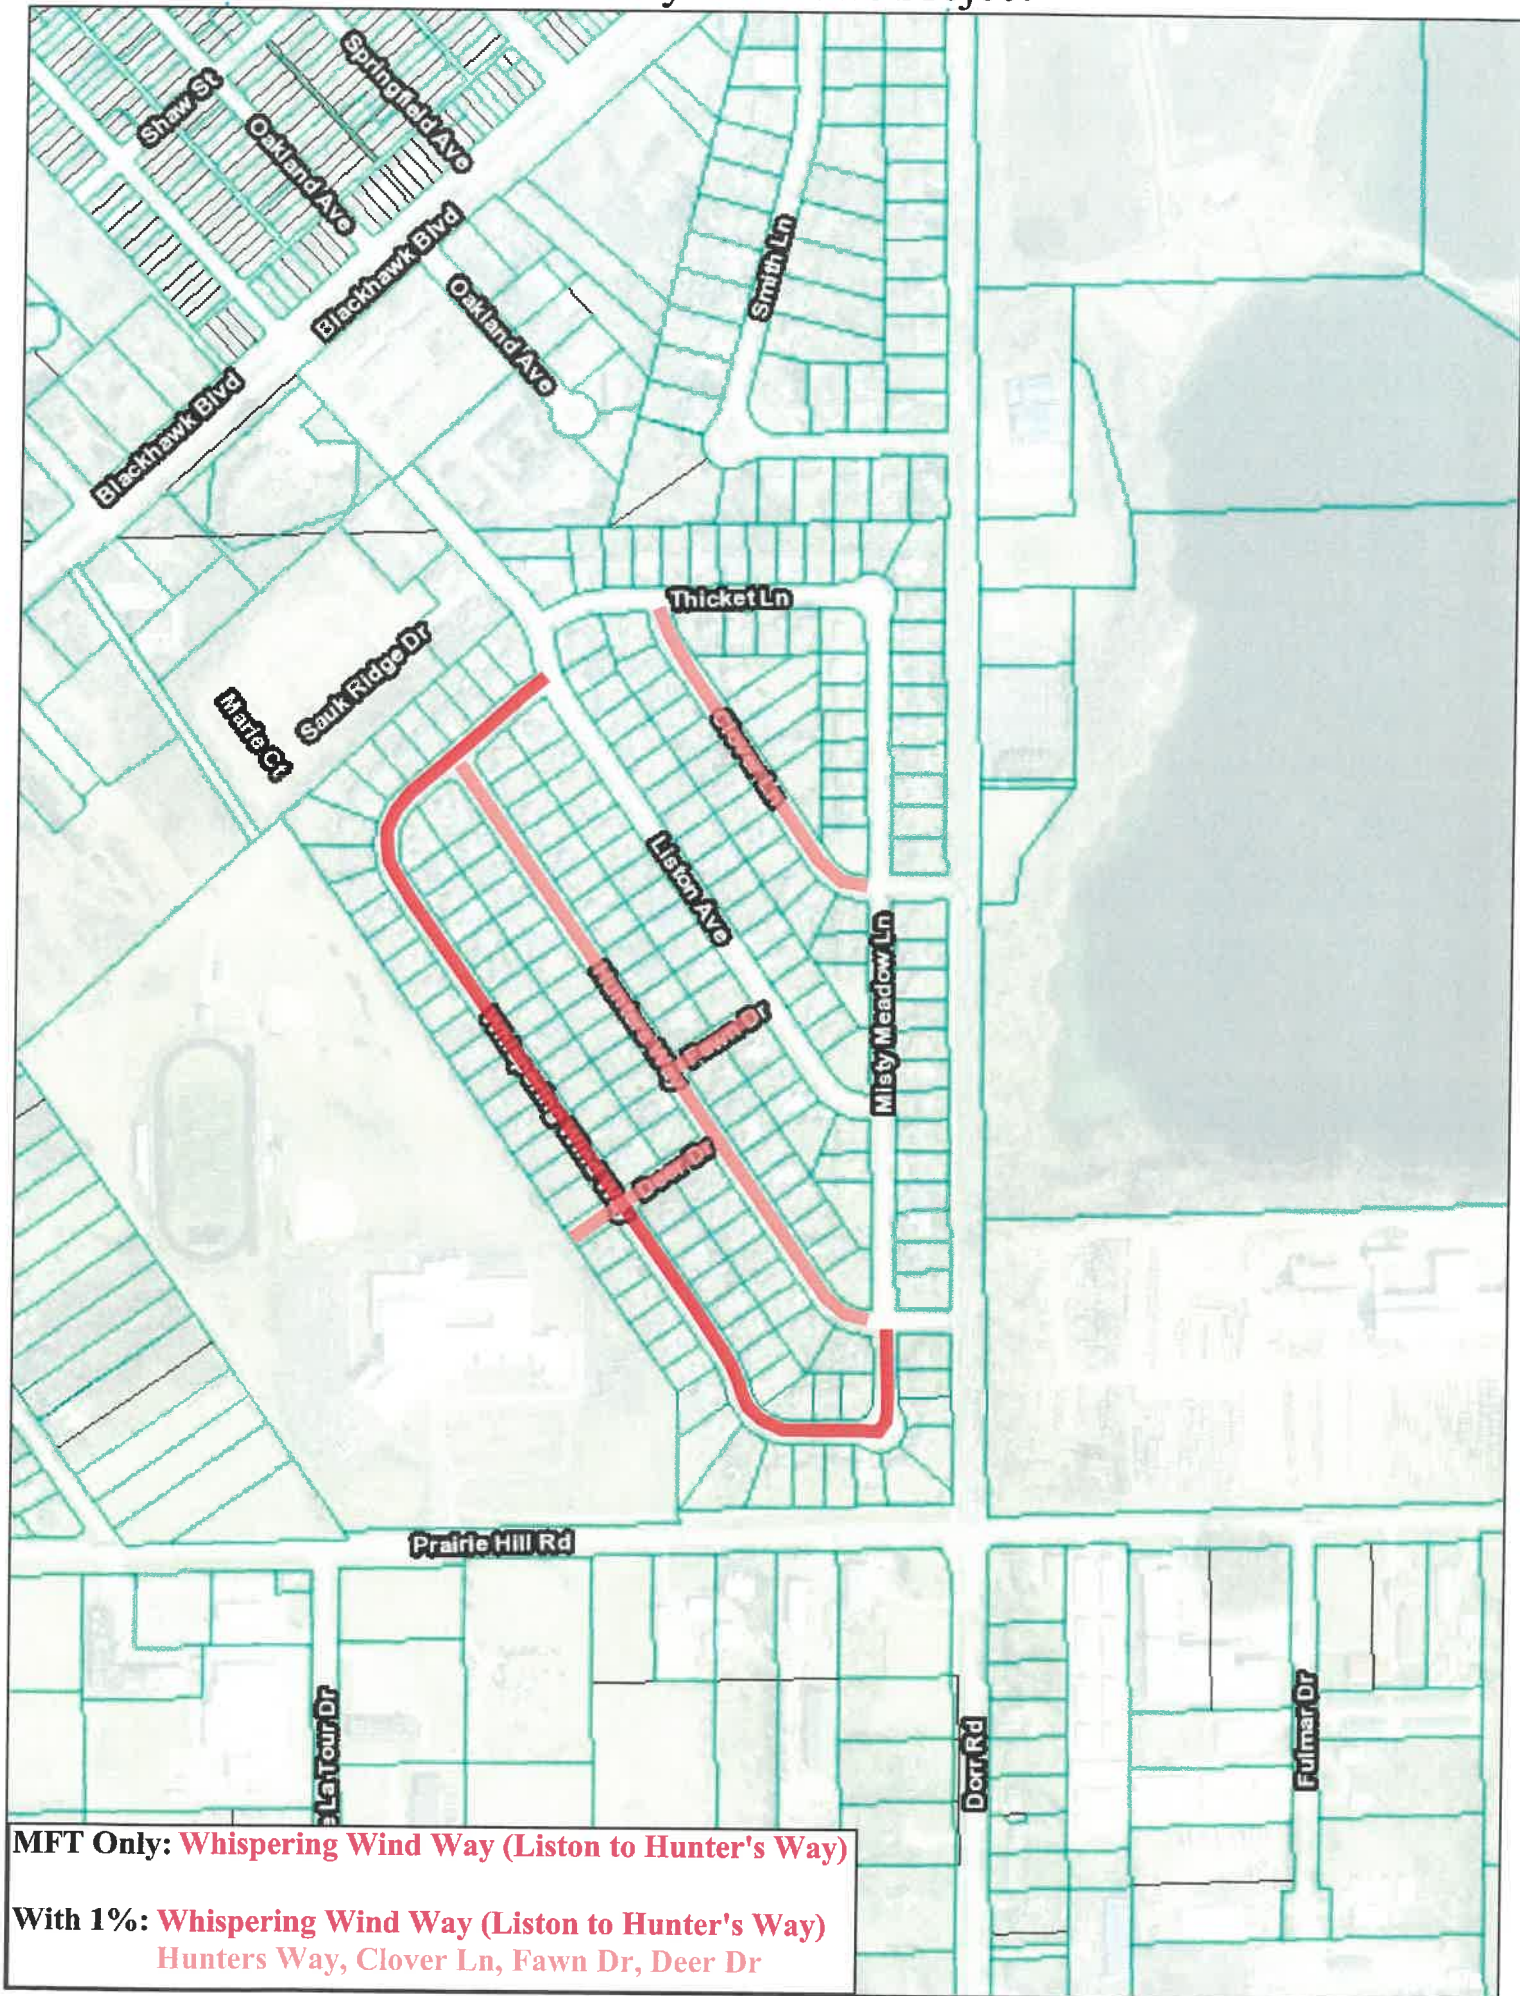

Koscoe Road Project

Eastern Avenue Project

MFT Only: Eastern Ave (Washington to Hemenway)

With 1%: Eastern Ave (Washington to Hemenway)
Eastern Ave (Hemenway to Montgomery)
Montgomery St (Eastern to Park)

S. Park Avenue Project

MFT Only: S. Park Ave (Lathrop to Caswell)

With 1%: S. Park Ave (Lathrop to Caswell)
Salmon Ave (Hemenway to end)
Allen Ave (Hemenway to Caswell)
Caswell St (Allen to S. Park)

Misty Meadows Project

Timber Grove Project