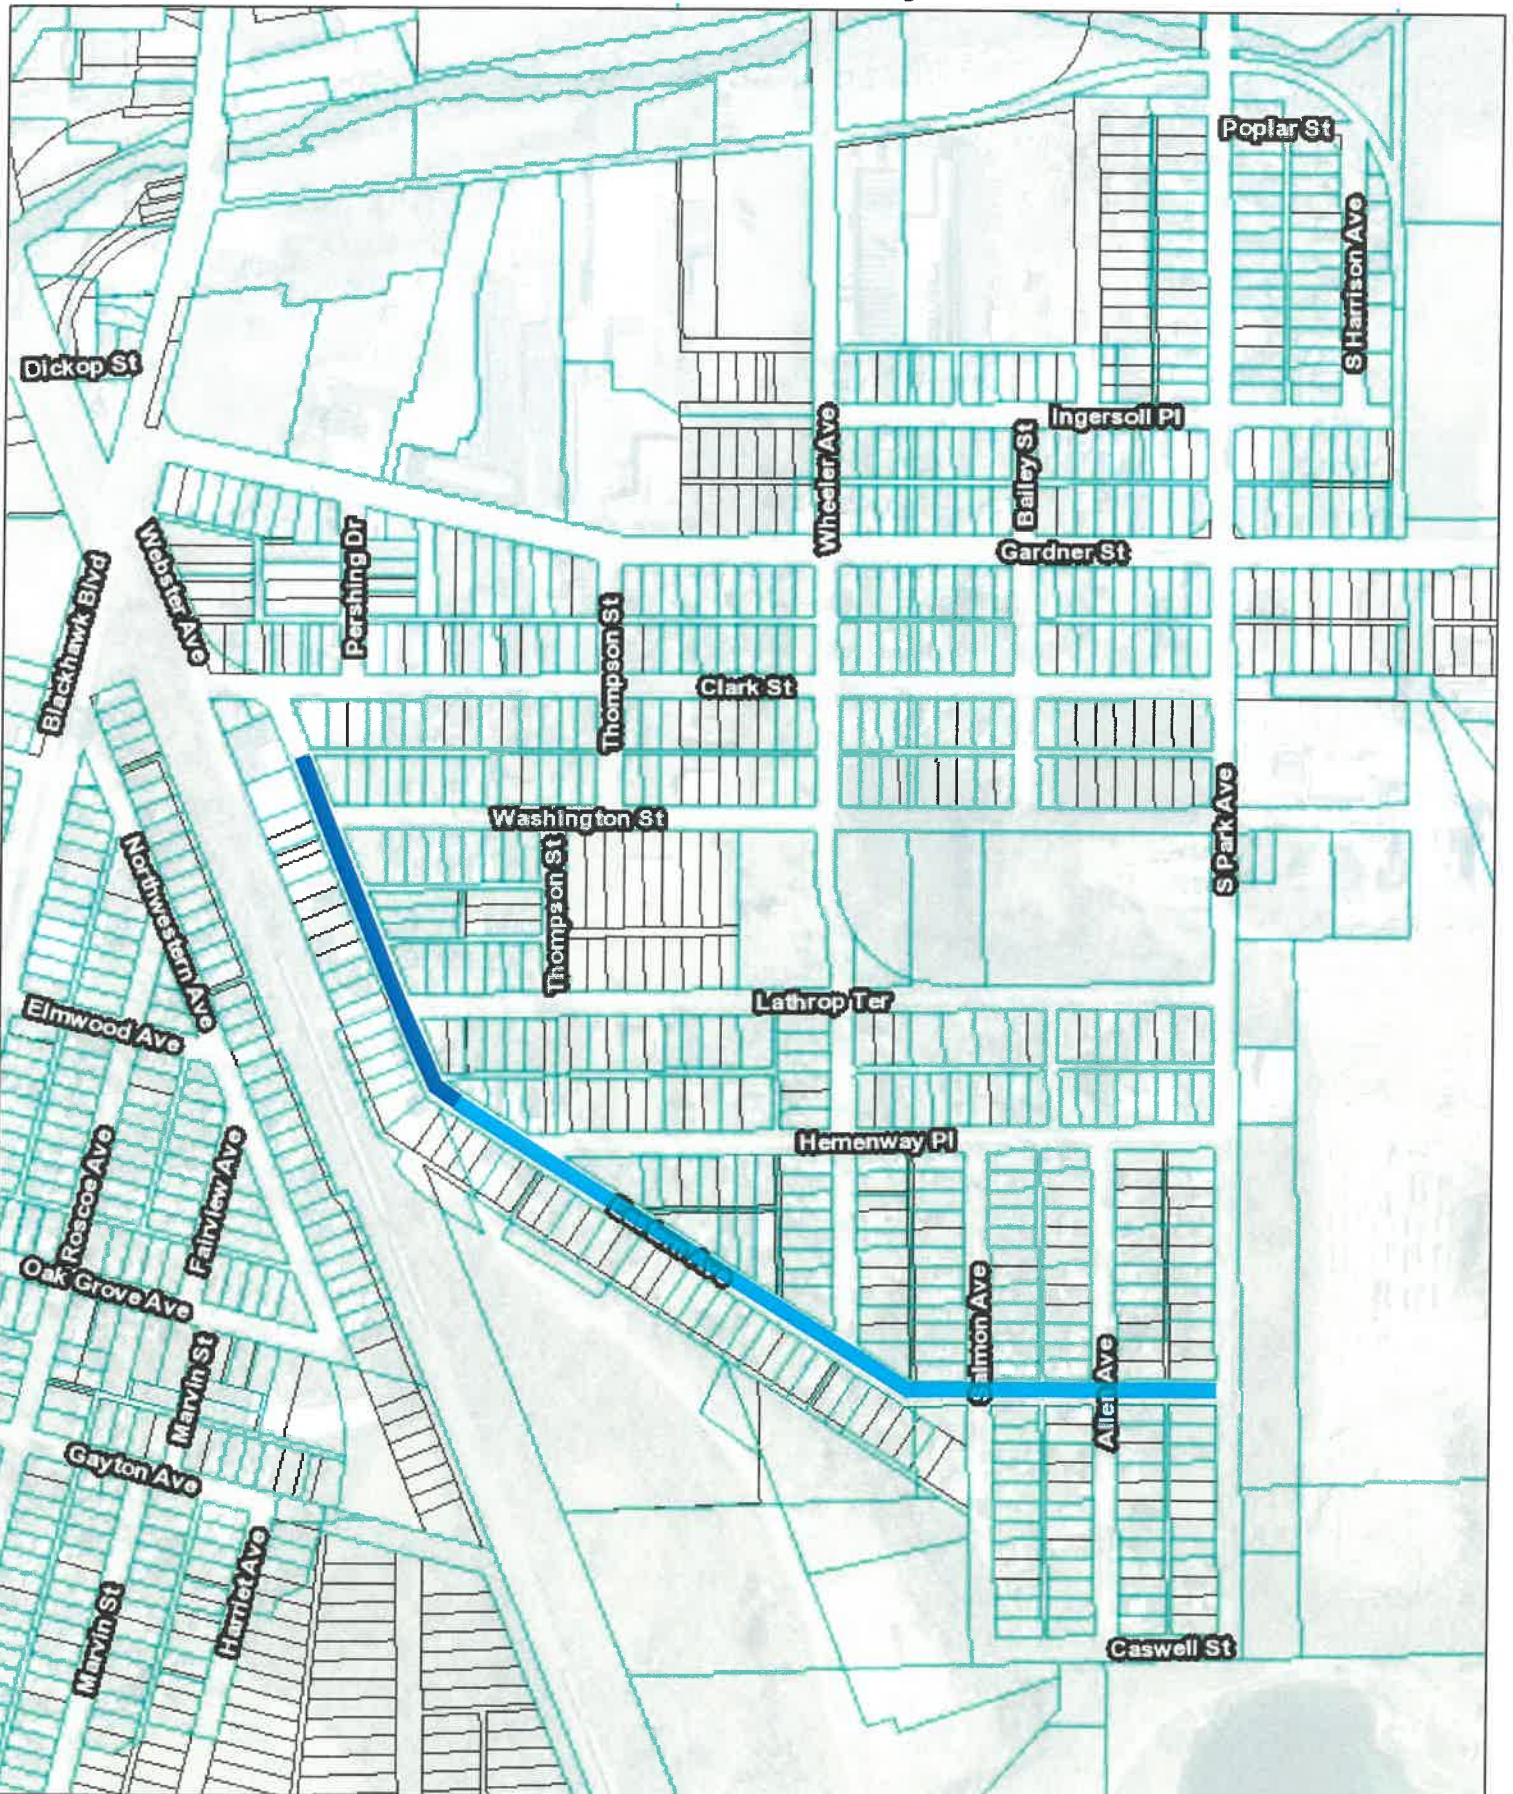

Koscoe Road Project

Eastern Avenue Project

MFT Only: Eastern Ave (Washington to Hemenway)

With 1%: Eastern Ave (Washington to Hemenway)
Eastern Ave (Hemenway to Montgomery)
Montgomery St (Eastern to Park)

S. Park Avenue Project

MFT Only: S. Park Ave (Lathrop to Caswell)

With 1%: S. Park Ave (Lathrop to Caswell)
Salmon Ave (Hemenway to end)
Allen Ave (Hemenway to Caswell)
Caswell St (Allen to S. Park)

Misty Meadows Project

Timber Grove Project