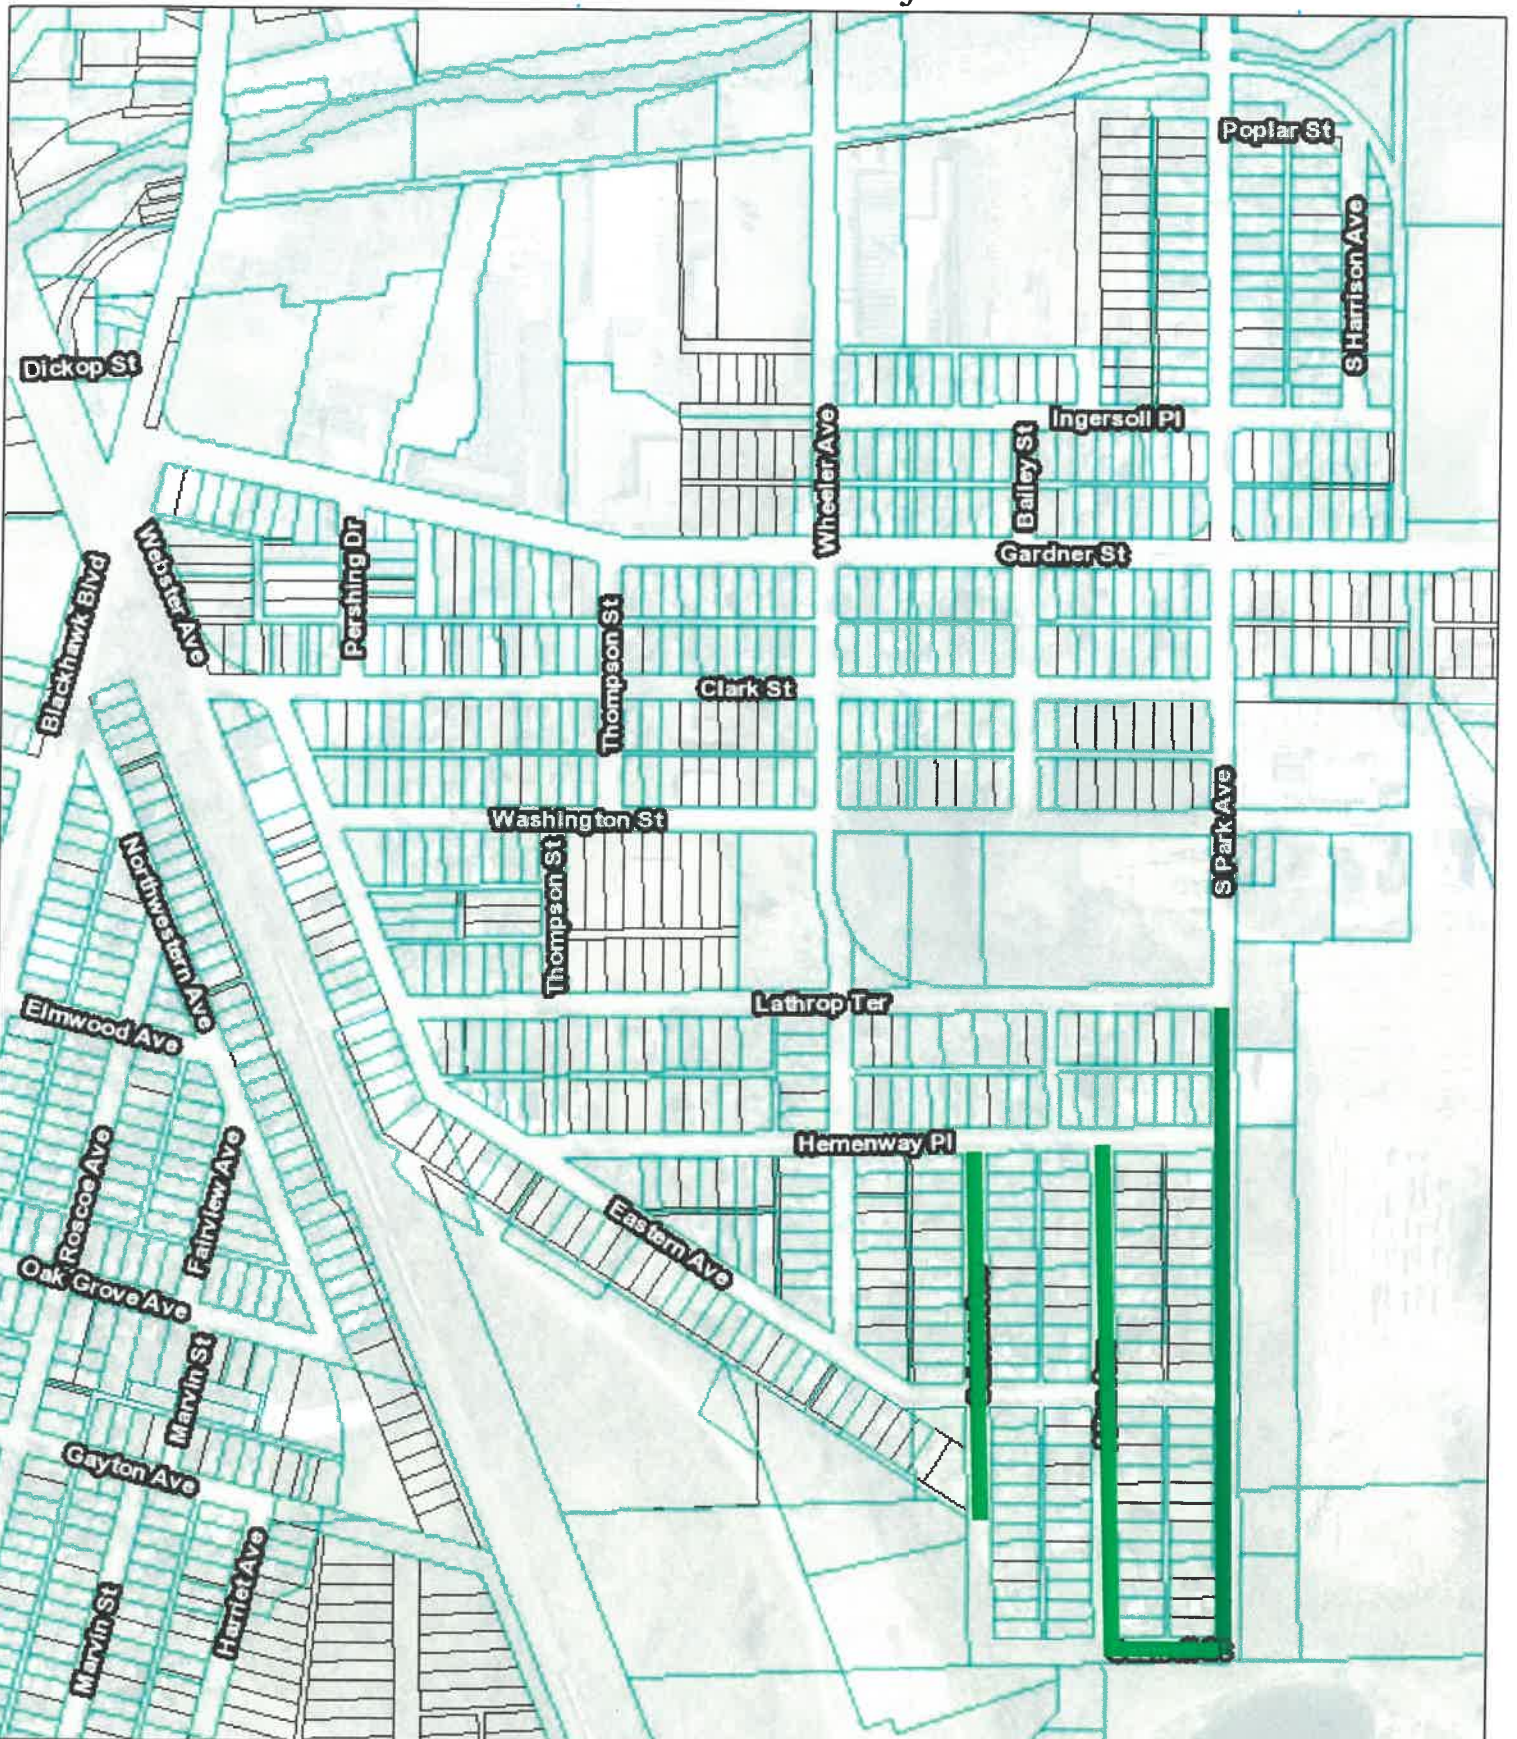

Koscoe Road Project

Eastern Avenue Project

MFT Only: Eastern Ave (Washington to Hemenway)

With 1%: Eastern Ave (Washington to Hemenway)
Eastern Ave (Hemenway to Montgomery)
Montgomery St (Eastern to Park)

S. Park Avenue Project

MFT Only: S. Park Ave (Lathrop to Caswell)

With 1%: S. Park Ave (Lathrop to Caswell)
Salmon Ave (Hemenway to end)
Allen Ave (Hemenway to Caswell)
Caswell St (Allen to S. Park)

Misty Meadows Project

Timber Grove Project